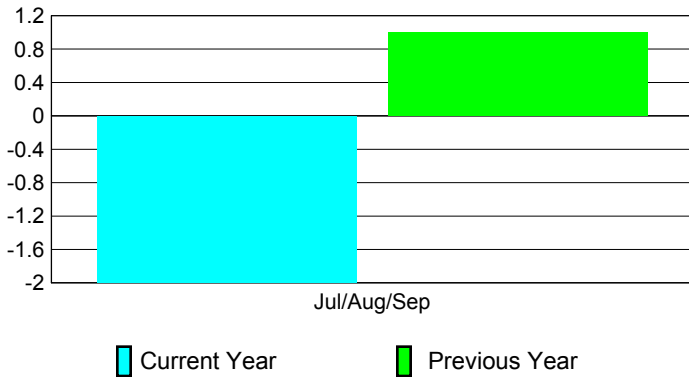

2010-2011 GMT Reports for District (or Undistricted) **District 323A2**

GMT: KAMLESH JAIN

Location: INDIA

GMT CA: 6

CLUBS

Club Results
2010-2011

Clubs
2009-2010

Month	New Club Goal	Actual New Clubs	Actual Dropped Clubs	Gain/Loss of Clubs	Gain/Loss of Clubs
Jul/Aug/Sep	5	0	-2	-2	1
Totals	5	0	-2	-2	1

Club Results 2010-2011

Goal, New, Dropped, Gain/Loss

Comparison of Club Gain/Loss

Current Year Compared to the Previous Year

YTD Status Quo Clubs 2010-2011

Status Quo Clubs Compared to Status Quo Members

MEMBERSHIP