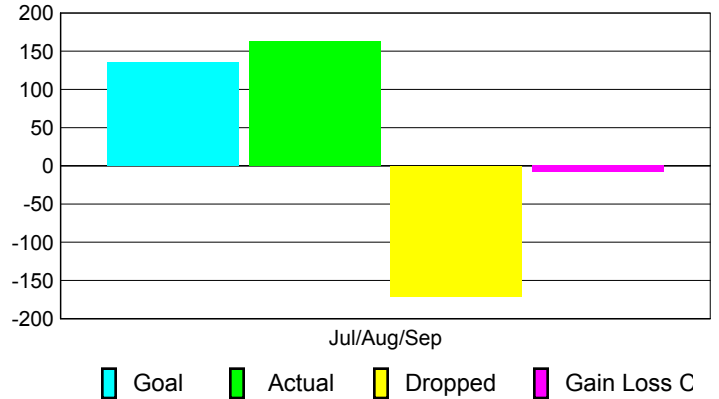

Membership Results 2010-2011

Goal, New, Dropped, Gain/Loss