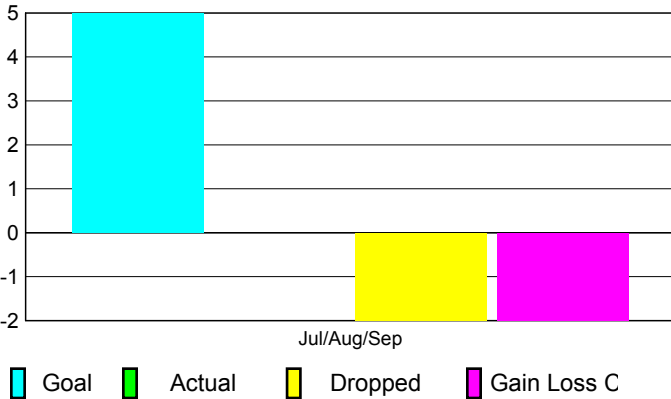

2010-2011 GMT Reports for District (or Undistricted) **District 323A2**

GMT: KAMLESH JAIN

Location: INDIA

GMT CA: 6

CLUBS

Club Results
2010-2011

Clubs
2009-2010

Month	New Club Goal	Actual New Clubs	Actual Dropped Clubs	Gain/Loss of Clubs	Gain/Loss of Clubs
Jul/Aug/Sep	5	0	-2	-2	1
Totals	5	0	-2	-2	1

Club Results 2010-2011

Goal, New, Dropped, Gain/Loss

Comparison of Club Gain/Loss

Current Year Compared to the Previous Year

YTD Status Quo Clubs 2010-2011

Status Quo Clubs Compared to Status Quo Members

MEMBERSHIP