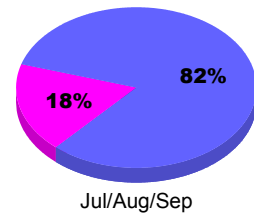

Membership Results
2010-2011

Membership
2009-2010

Month	Net Memb Goal	Actual New Memb	Actual Dropped Memb	Gain/Loss of Memb	Gain/Loss of Memb
Jul/Aug/Sep	135	163	-171	-8	83
Totals	135	163	-171	-8	83

Membership Results 2010-2011

Goal, New, Dropped, Gain/Loss

Comparison of Membership Gain/Loss

Current Year Compared to the Previous Year

Gender Comparison 2010-2011

■ Male ■ Female